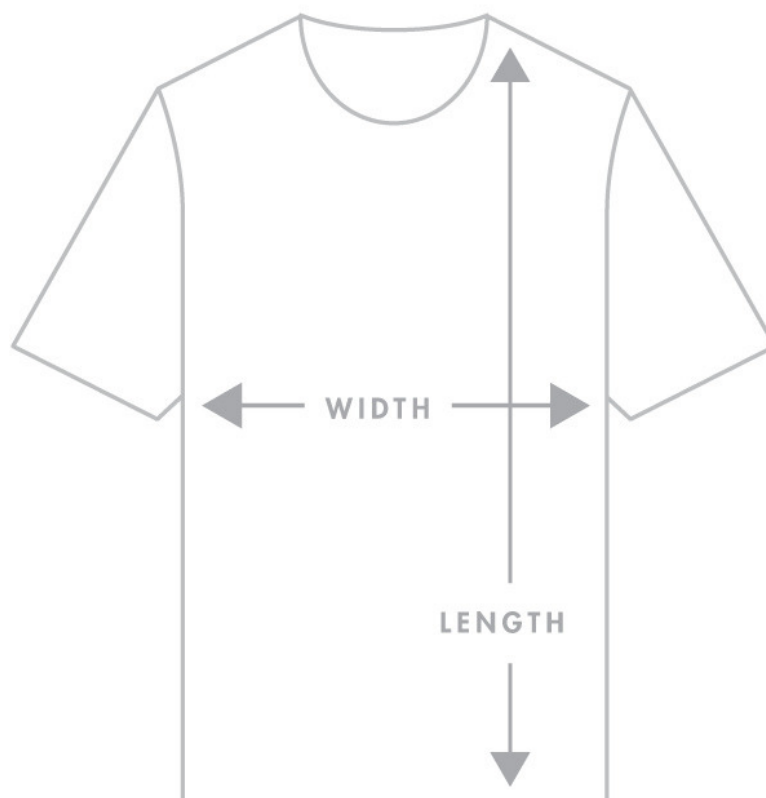

T-Shirt Size Chart

Kids

KIDS TEE MEASUREMENTS			
SIZE	2	4	6
Body Width (cm)	31	34	37
Body Length (cm)	42	46	50

How We Measure

T-Shirt Size Chart

Youth

YOUTH TEE MEASUREMENTS					
SIZE	8	10	12	14	16
Body Width (cm)	39.5	42	44.5	47	49.5
Body Length (cm)	54	58	62	66	70

How We Measure

T-Shirt Size Chart

Adults

Our model wears size MED and is 6' tall.

STAPLE TEE MEASUREMENTS						
SIZE	SML	MED	LRG	XLG	2XL	3XL
Body Width (cm)	47	52	56.5	61	64	68
Body Length (cm)	71	75	78.5	82	83.5	85

How We Measure