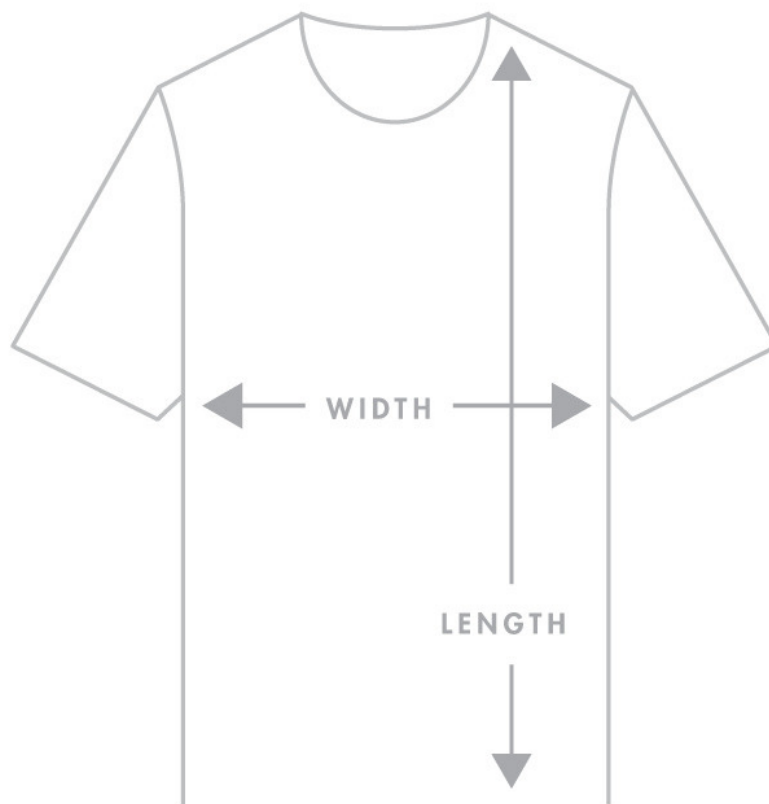

T-Shirt Size Chart

Kids

KIDS TEE MEASUREMENTS			
SIZE	2	4	6
Body Width (cm)	31	34	37
Body Length (cm)	42	46	50

How We Measure

T-Shirt Size Chart

Youth

YOUTH TEE MEASUREMENTS					
SIZE	8	10	12	14	16
Body Width (cm)	39.5	42	44.5	47	49.5
Body Length (cm)	54	58	62	66	70

How We Measure

T-Shirt Size Chart

Adults

Our model wears size MED and is 6' tall.

STAPLE TEE MEASUREMENTS						
SIZE	SML	MED	LRG	XLG	2XL	3XL
Body Width (cm)	47	52	56.5	61	64	68
Body Length (cm)	71	75	78.5	82	83.5	85

How We Measure